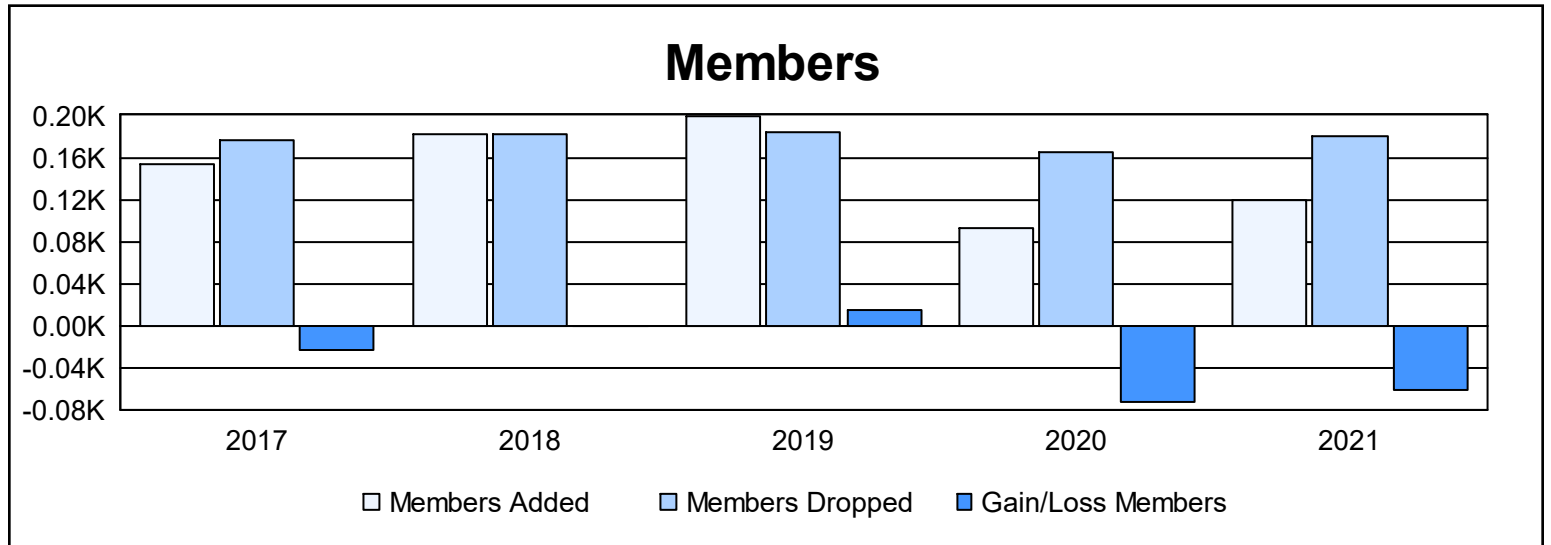

Year	New Clubs	Dropped Clubs	Gain/ Loss Clubs	New Members	Charter Members	Reinstate Members	Transfer Members	Total Member Added	Total Members Dropped	Gain/ Loss Members
2016-2017	0	2	-2	115	2	10	26	153	177	-24
2017-2018	0	0	0	165	1	6	9	181	182	-1
2018-2019	1	0	1	132	30	33	4	199	184	15
2019-2020	0	1	-1	78	3	7	4	92	165	-73
2020-2021	0	0	0	102	0	8	9	119	180	-61
<b>Average</b>	<b>0</b>	<b>1</b>	<b>0</b>	<b>118</b>	<b>7</b>	<b>13</b>	<b>10</b>	<b>149</b>	<b>178</b>	<b>-29</b>

### Membership Composition June 2021 Cumulative