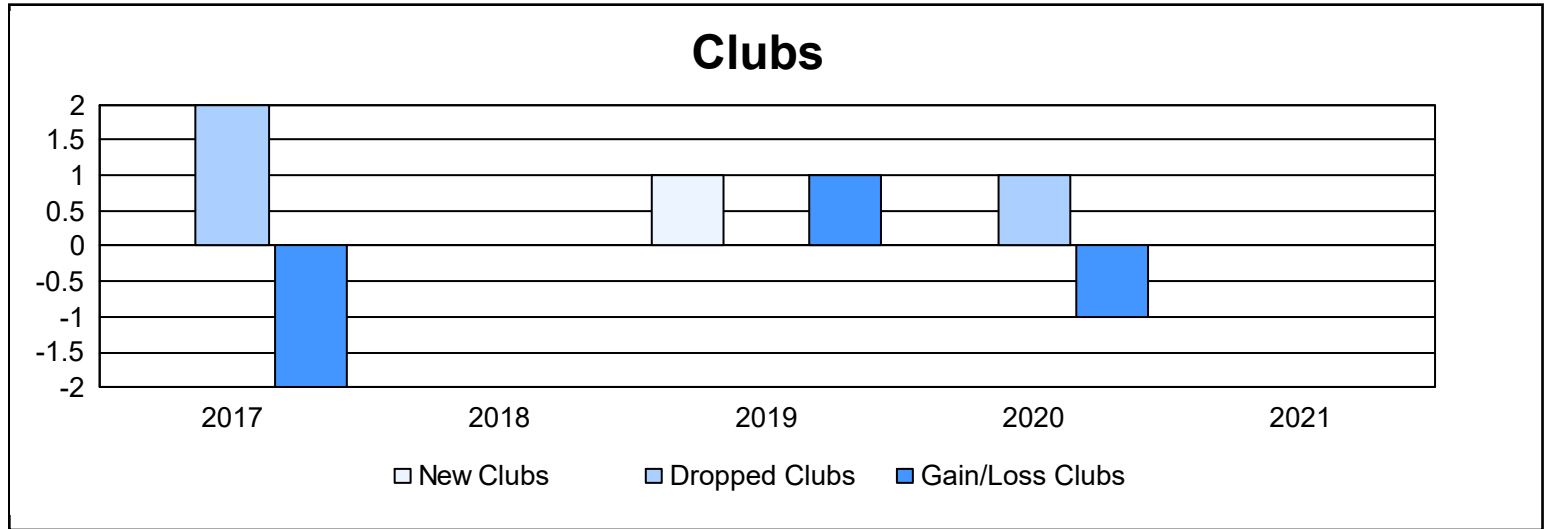

Year	New Clubs	Dropped Clubs	Gain/ Loss Clubs	New Members	Charter Members	Reinstate Members	Transfer Members	Total Member Added	Total Members Dropped	Gain/ Loss Members
2016-2017	0	2	-2	115	2	10	26	153	177	-24
2017-2018	0	0	0	165	1	6	9	181	182	-1
2018-2019	1	0	1	132	30	33	4	199	184	15
2019-2020	0	1	-1	78	3	7	4	92	165	-73
2020-2021	0	0	0	102	0	8	9	119	180	-61
<b>Average</b>	<b>0</b>	<b>1</b>	<b>0</b>	<b>118</b>	<b>7</b>	<b>13</b>	<b>10</b>	<b>149</b>	<b>178</b>	<b>-29</b>

### Membership Composition June 2021 Cumulative